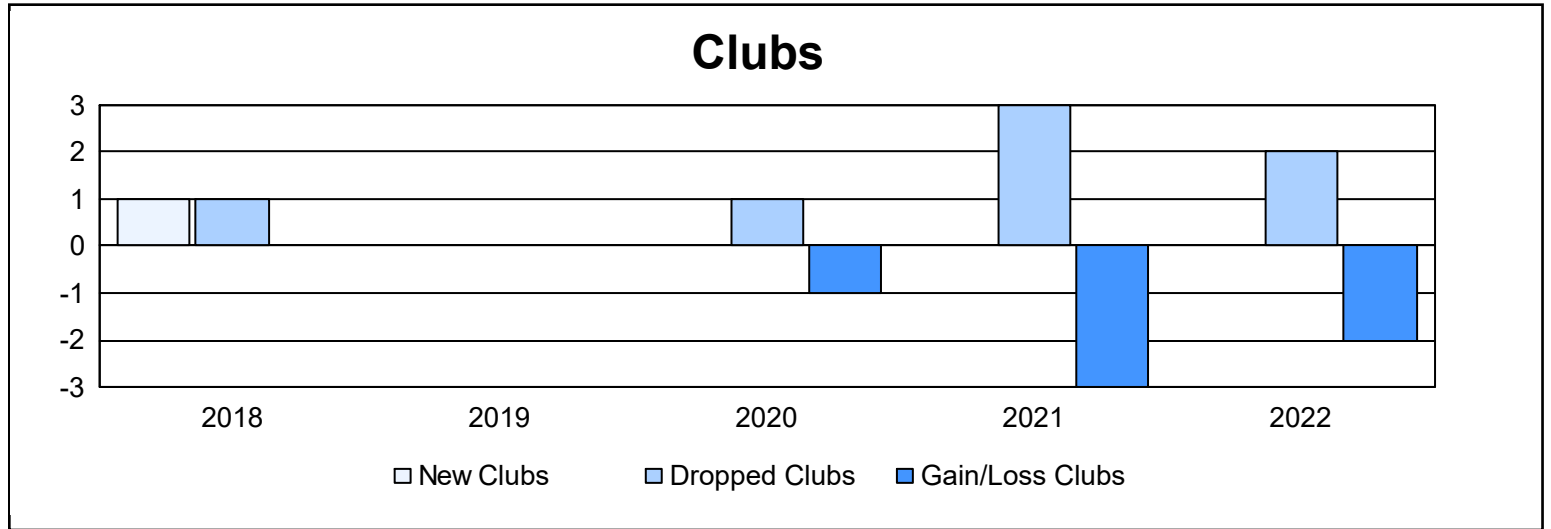

Year	New Clubs	Dropped Clubs	Gain/ Loss Clubs	New Members	Charter Members	Reinstate Members	Transfer Members	Total Member Added	Total Members Dropped	Gain/ Loss Members
2017-2018	1	1	0	40	60	1	4	105	78	27
2018-2019	0	0	0	47	21	0	0	68	118	-50
2019-2020	0	1	-1	28	4	10	3	45	90	-45
2020-2021	0	3	-3	22	0	0	0	22	132	-110
2021-2022	0	2	-2	25	2	10	0	37	56	-19
<b>Average</b>	<b>0</b>	<b>1</b>	<b>-1</b>	<b>32</b>	<b>17</b>	<b>4</b>	<b>1</b>	<b>55</b>	<b>95</b>	<b>-39</b>

### Membership Composition June 2022 Cumulative