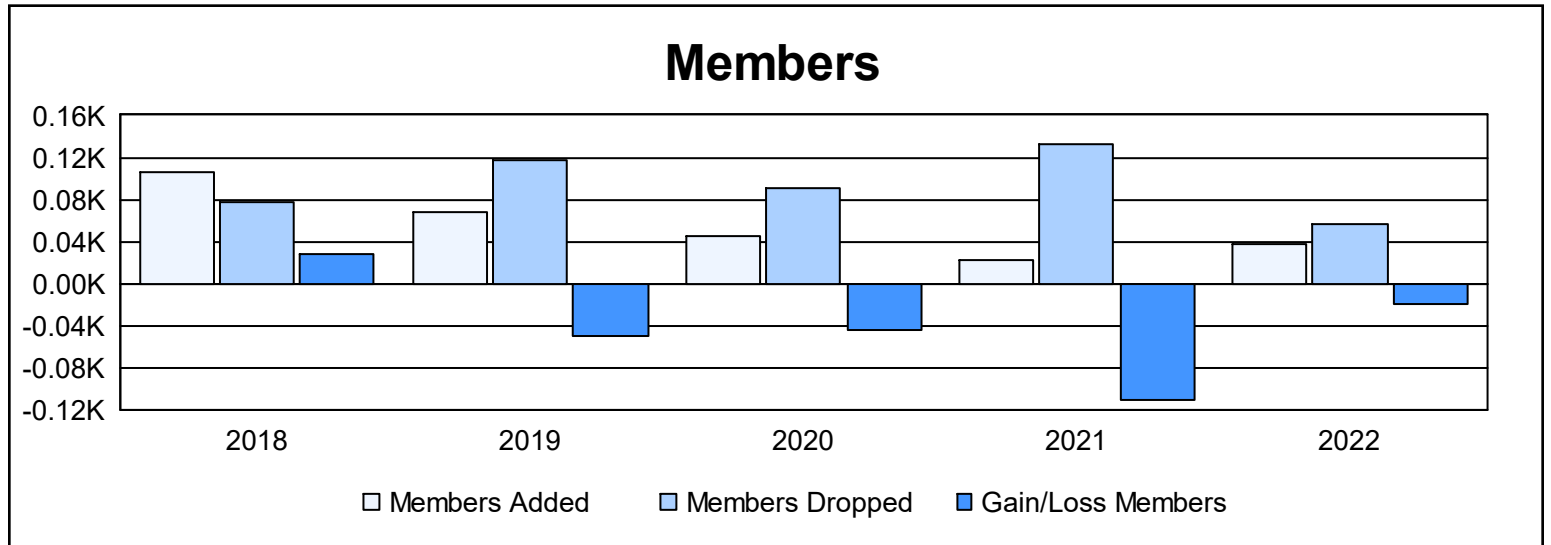

Year	New Clubs	Dropped Clubs	Gain/ Loss Clubs	New Members	Charter Members	Reinstate Members	Transfer Members	Total Member Added	Total Members Dropped	Gain/ Loss Members
2017-2018	1	1	0	40	60	1	4	105	78	27
2018-2019	0	0	0	47	21	0	0	68	118	-50
2019-2020	0	1	-1	28	4	10	3	45	90	-45
2020-2021	0	3	-3	22	0	0	0	22	132	-110
2021-2022	0	2	-2	25	2	10	0	37	56	-19
<b>Average</b>	<b>0</b>	<b>1</b>	<b>-1</b>	<b>32</b>	<b>17</b>	<b>4</b>	<b>1</b>	<b>55</b>	<b>95</b>	<b>-39</b>

### Membership Composition June 2022 Cumulative