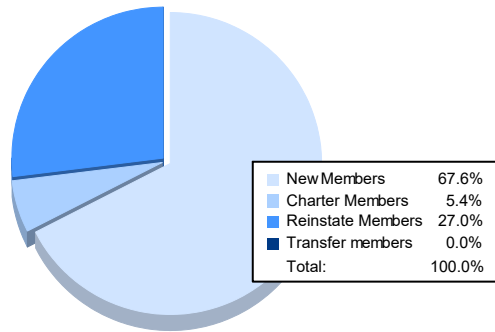

Year	New Clubs	Dropped Clubs	Gain/ Loss Clubs	New Members	Charter Members	Reinstate Members	Transfer Members	Total Member Added	Total Members Dropped	Gain/ Loss Members
2017-2018	1	1	0	40	60	1	4	105	78	27
2018-2019	0	0	0	47	21	0	0	68	118	-50
2019-2020	0	1	-1	28	4	10	3	45	90	-45
2020-2021	0	3	-3	22	0	0	0	22	132	-110
2021-2022	0	2	-2	25	2	10	0	37	56	-19
<b>Average</b>	<b>0</b>	<b>1</b>	<b>-1</b>	<b>32</b>	<b>17</b>	<b>4</b>	<b>1</b>	<b>55</b>	<b>95</b>	<b>-39</b>

### Membership Composition June 2022 Cumulative